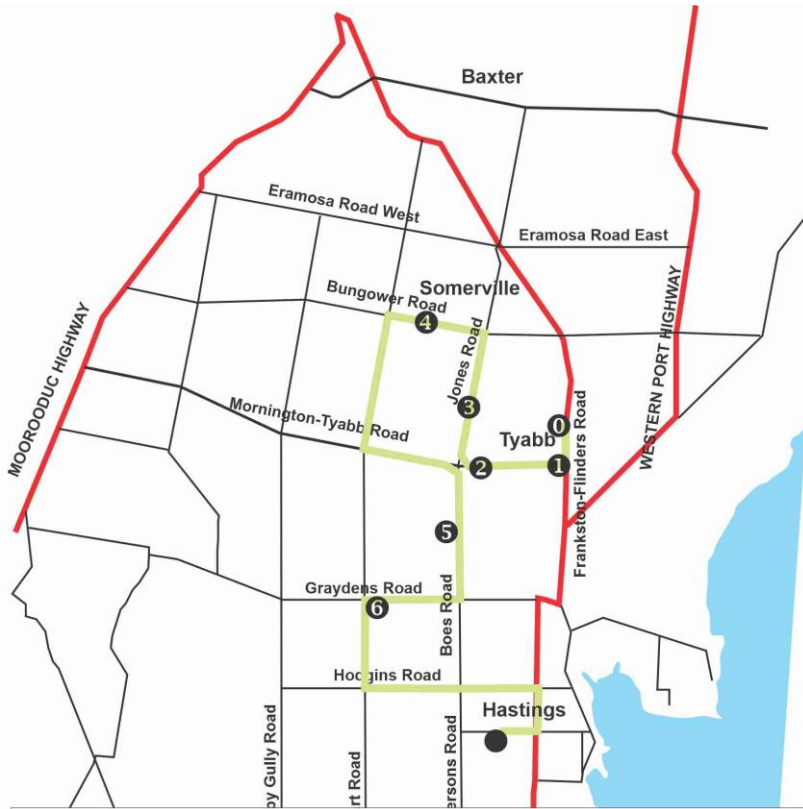

Map	Inwards	Outwards
0 Dalton Dr, Tyabb	148 H9	8:05 am	
1 Mornington-Tyabb Rd Tyabb Tennis Crts	148 H10	8:06 am	
2 Mornington-Tyabb Rd Flinders College	148 D10	8:08 am	
3 Jones Rd & McLaurin Dr	148 E10	8:10 am	
4 Bungower Rd & Barakee Dr	148 A3	8:14 am	
5 Boes Rd & Gerards Way	154 C2	8:20 am	
6 Graydens Rd	153 J5	8:26 am	
● Western Port S.C	154 E11	8:38 am	3:30 pm

NOTE: p.m. departure time approximate.

	Map	Inwards	Outwards
0 Eramosa Rd & Woodlands Dr	107 A11	8:10 am	
1 Eramosa Rd & Pembroke Dr	107 C12	8:12 am	
2 Eramosa Rd (SAFEWAYS)	107 E12	8:14 am	
3 Somerville Bowls Club	148 E2	8:18 am	
4 Cnr Frankston Flinders Rd & Park Lane	148 G2	8:23 am	
5 Frankston Flinders & Chesterfield Rds.	148 H3	8:25 am	
● Western Port S.C	154 E11	8:33 am	3:08 pm

Ventura Tyabb - Somerville - Hastings

Cranbourne Transit Somerville - Hastings