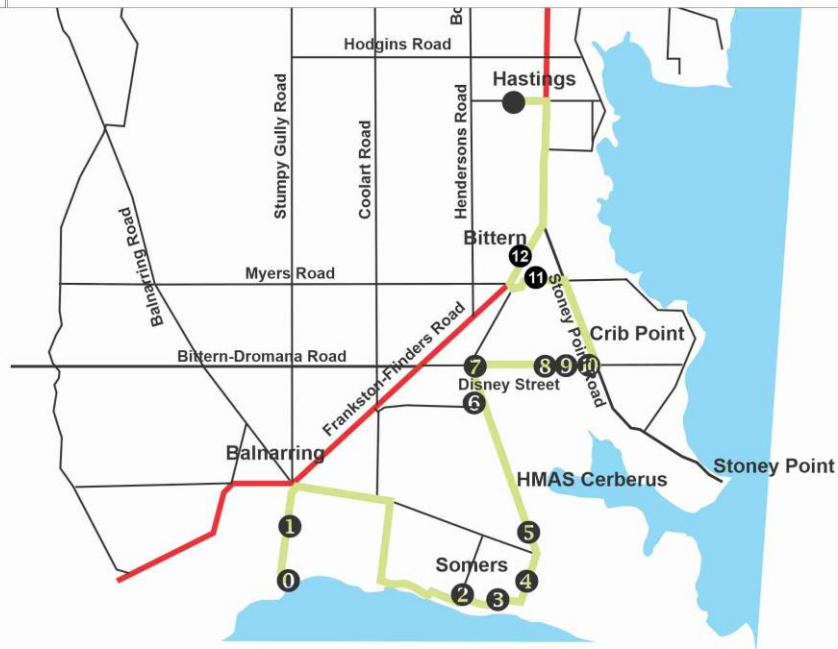

	Map	Inwards	Outwards
0	Cnr Warrawee Rd & Seascape Ave	193 A4	8:00 am
1	Cnr F/ton Flinders Rd & Westport St (in service lane)	193 B5	8:02 am
2	Cnr F/ton Flinders Rd & Russell St	193 C5	8:03 am
3	Cnr F/ton Flinders Rd & Station St *	193 E4	8:05 am
4	Cnr F/Ston Flinders Rd & Coolart Rd Extn.	193 H1	8:07 am
5	Cnr F/Ston Flinders & Bittern-Dromana Rds	163 K12	8:09 am
6	Cnr Myers & Stumpy Gully Rds	163 D7	8:14 am
7	Myers Rd ("Bayvue Park")	163 G7	8:15 am
8	Cnr Myers & Hendersons Rds	164 D7	8:19 am
9	Myers Rd(Portsmouth Rd)	164 D7	8:20 am
10	Cnr Myers & Frankston/Flinders Rds	164 E7	8:21 am
●	Western Port S.C.	154 E11	8:26 am 3:08 pm

\* For safety reasons the afternoon drop-off at this stop will be at the end of the run and on the same side as the pick-up point.

Updated: August 2020

**Driver**  
**Balnarring - Bittern - Hastings**

	Map	Inwards	Outwards
0	Balnarring Beach Store	193 D9	8:00 am
1	Cnr Balnarring Beach Rd & Capitol Ave	193 B5	8:02 am
2	Cnr Camp Hill & Tasman Rds (PTV STOP)	194 A10	8:09 am
3	Cnr Tasman Rd & Gregory Ave (PTV STOP)	194 D10	8:11 am
4	South Beach Rd & Wills Rd (PTV STOP)	194 D10	8:13 am
5	South Beach Rd (past Sandy Point Rd) (PTV STOP)	194 F8	8:15 am
6	South Beach Rd (near Davies Rd)	194 D10	8:17 am
7	South Beach Rd & Disney St	164 C12	8:19 am
8	Cnr Disney & Lille Sts	164 F11	8:21 am
9	Morradoo Station (PTV STOP)	164 H11	8:23 am
10	Cnr Disney & Stony Point Rd Shops (Opposite Milk Bar)	164 K12	8.:24 am
11	Cnr Wooleys Rd & Taylor St (PTV STOP)	164 F7	8:28 am
12	Frankston Flinders Rd Bittern (PTV STOP)	164 F7	8:30 am
●	Western Port S.C.	154 E11	8:36 am 3:08 pm