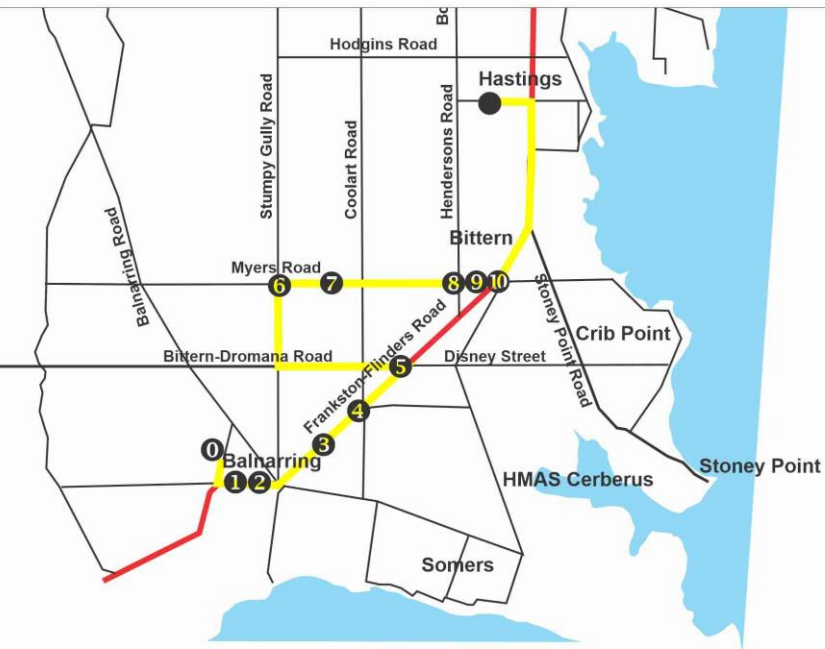

	Map	Inwards	Outwards
0	Cnr Warrawee Rd & Seascape Ave	193 A4	8:00 am
1	Cnr F/ton Flinders Rd & Westport St (in service lane)	193 B5	8:02 am
2	Cnr F/ton Flinders Rd & Russell St	193 C5	8:03 am
3	Cnr F/ton Flinders Rd & Station St *	193 E4	8:05 am
4	Cnr F/Ston Flinders Rd & Coolart Rd Extn.	193 H1	8:07 am
5	Cnr F/Ston Flinders & Bittern-Dromana Rds	163 K12	8:09 am
6	Cnr Myers & Stumpy Gully Rds	163 D7	8:14 am
7	Myers Rd ("Bayvue Park")	163 G7	8:15 am
8	Cnr Myers & Hendersons Rds	164 D7	8:19 am
9	Myers Rd(Portsmouth Rd)	164 D7	8:20 am
10	Cnr Myers & Frankston/Flinders Rds	164 E7	8:21 am
●	Western Port S.C.	154 E11	8:26 am 3:08 pm

\* For safety reasons the afternoon drop-off at this stop will be at the end of the run and on the same side as the pick-up point.

Updated: August 2020

**Driver**  
**Balnarring - Bittern - Hastings**

	Map	Inwards	Outwards
0	Balnarring Beach Store	193 D9	8:00 am
1	Cnr Balnarring Beach Rd & Capitol Ave	193 B5	8:02 am
2	Cnr Camp Hill & Tasman Rds (PTV STOP)	194 A10	8:09 am
3	Cnr Tasman Rd & Gregory Ave (PTV STOP)	194 D10	8:11 am
4	South Beach Rd & Wills Rd (PTV STOP)	194 D10	8:13 am
5	South Beach Rd (past Sandy Point Rd) (PTV STOP)	194 F8	8:15 am
6	South Beach Rd (near Davies Rd)	194 D10	8:17 am
7	South Beach Rd & Disney St	164 C12	8:19 am
8	Cnr Disney & Lille Sts	164 F11	8:21 am
9	Morradoo Station (PTV STOP)	164 H11	8:23 am
10	Cnr Disney & Stony Point Rd Shops (Opposite Milk Bar)	164 K12	8.:24 am
11	Cnr Wooleys Rd & Taylor St (PTV STOP)	164 F7	8:28 am
12	Frankston Flinders Rd Bittern (PTV STOP)	164 F7	8:30 am
●	Western Port S.C.	154 E11	8:36 am 3:08 pm