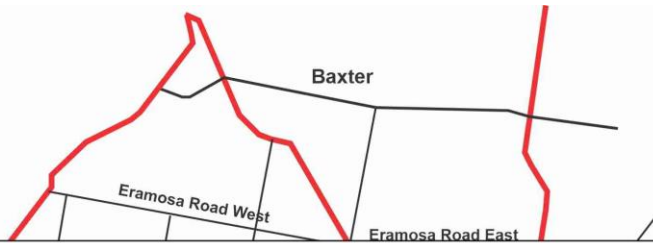

Map	Inwards	Outwards
0	Cnr Disney St & Cooma St	165 A11	8:05 am
1	Cnr Lorimer & Verdun St	165 B12	8:08 am
2	Cnr Lorimer & Peterson St	164 A12	8:09 am
3	Cnr Lorimer & Pettit St	164 K12	8:10 am
4	South Beach Rd between Inkerman & Trafalgar Sts	164 D9	8:18 am
5	Lady Nelson Parkway, Kinfauns†	164 G3	8:20 am
●	Western Port S.C	154 E11	8:29 am 3:08 pm

Updated: August 2020

	Map	Inwards	Outwards
0	Stony Point Kiosk	195 E5	8:15 am
1	Crib Point Post Office	195 B3	8:20 am
2	Cnr Stony Point Rd & Fuller St	164 K12	8:23 am
3	Stony Point Rd & Oswin St	164 J10	8:25 am
4	Stony Point Rd & Symonds St	164 J9	8:27 am
5	Stony Point Rd & Wooleys Rd	164 H7	8:29 am
●	Western Port S.C	154 E11	8:34 am 3:08 pm