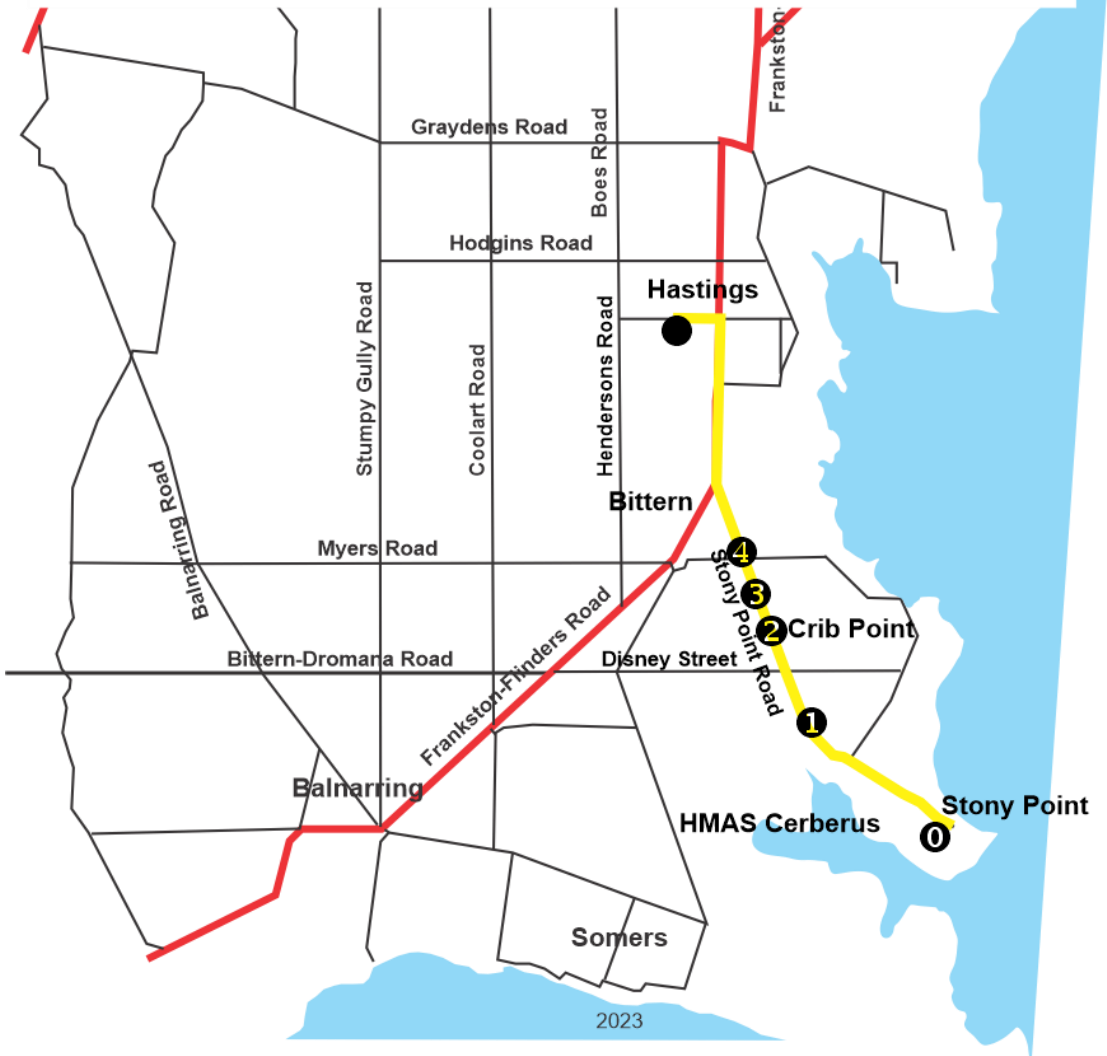

	Map	Inwards	Outwards
① Stony Point Kiosk	195 F5	8:15 am	3:30 pm
② Cnr Stony Point Rd & Fuller St	164 K12	8:23 am	3:22 pm
③ Stony Point Rd & Oswin St	164 J10	8:25 am	3:20 pm
④ Stony Point Rd & Symonds St	164 J9	8:27 am	3:18 pm
④ Stony Point Rd & Wooleys Rd	164 H7	8:29 am	3:16 pm
● Western Port S.C	154 E11	8:34 am	3:10 pm

Ventura Stony Point - Hastings